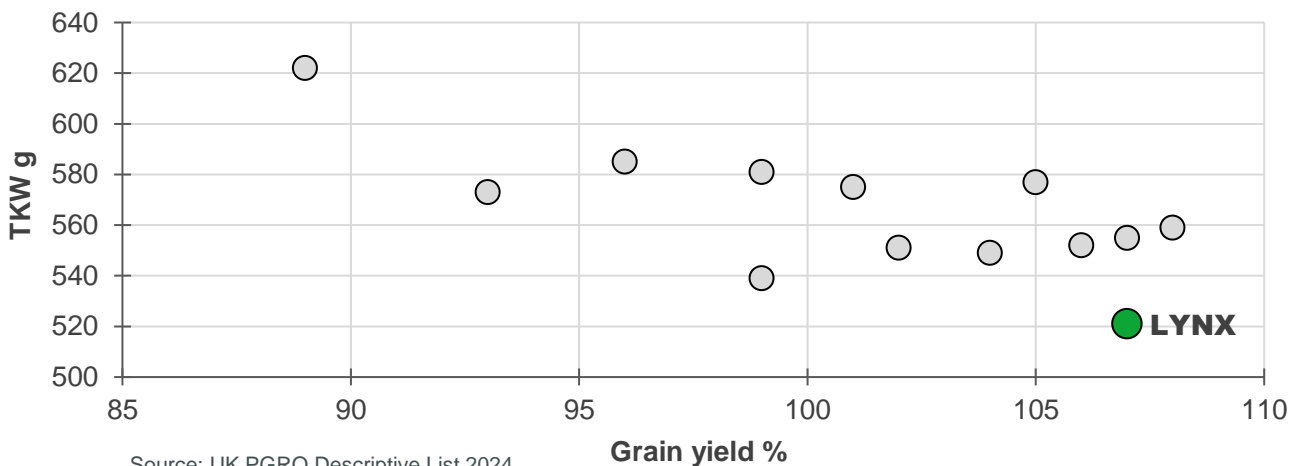

### Benefits

- ✓ High grain and protein yield potential, with easy to handle TKW.
- ✓ Very high resistance to downy mildew (Peronospora).
- ✓ Very high standability at harvest.

Classification based on German Federal Plant Variety Office 2023 and own observations.

### Small seeds with high yield.

The slightly smaller seed size makes LYNX very easy to handle with conventional sowing technology while the high standing power ensures low loss and easy harvesting.

Source: UK PGRO Descriptive List 2024  
rel. 100 % = 4,27 t/ha